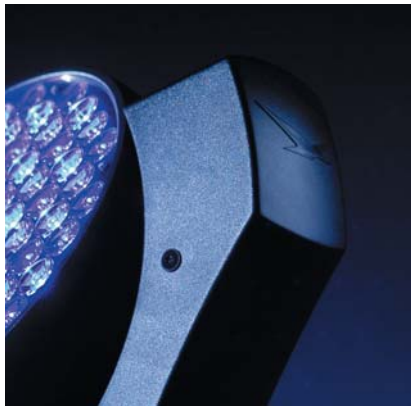

DMX-Verbindung

3- und 5-Pol XLR

DMX-connectors
3- and 5-pin XLR

Sicherungsöse

Safety ring

Bedienfeld mit vier Tastern und beleuchtetem Display

Control panel with four keys and illuminated display

VaryLED 3*84 Spezifikationen / technical data

Optik und Lichtquelle

- 84 Luxeon LEDs (Lebensdauer 50.000h)
- 10° Abstrahlwinkel, 25° optional

Effekte

- RGB Farbmischung
- Elektronischer Dimmer 0-100%
- Farbtreue Dimmung
- Elektronisches Strobe mit Puls- und Zufallseffekten
- Bewegungsbereich: 430° Pan / 270° Tilt

Ansteuerung

- DMX-512
- 10 DMX-Kanäle im Compressed-Mode
- 15 DMX-Kanäle im Standard-Mode
- Stand-Alone-Mode

Strombedarf

- Max. 330VA
- 115V, 230V; 50-60Hz

Aufbau

- Alugussgehäuse
- Konvektionskühlung mit extrem leisem Zusatzlüfter
- Camloc-Verbinder für schnelle und komfortable Montage in jeder Position
- 3pol und 5pol. XLR-Buchsen
- Gewicht: 12kg

Optics and light source

- 84 Luxeon LEDs (rated lifetime 50.000h)
- 10° beam angle, 25° optional

Effects

- RGB colour mixing
- Lighting fast colour changes
- Dimming 0-100%, no altering of colours
- Electronic strobe with pulse and random effects
- 430° Pan / 270° Tilt movement

Control

- DMX-512
- 10 DMX-channels in compressed mode
- 15 DMX-channels in standard-mode
- On-board programming

Power consumption and mains supply

- Max. 330VA
- 115V, 230V; 50-60Hz

Construction

- Aluminium die-casting body
- Convection cooled, silent airflow system activates only when needed
- Camloc-connector for comfortable mounting, mounts in any position
- 3pin and 5pin XLR connectors
- Weight 12kg

Optional in Sonderfarben erhältlich

Optionally available in custom colours

Optionales Weitwinkelpanel mit 25° erhältlich

Optional 25° wideangle lenspanel available

JB-lighting.
Varyscan®