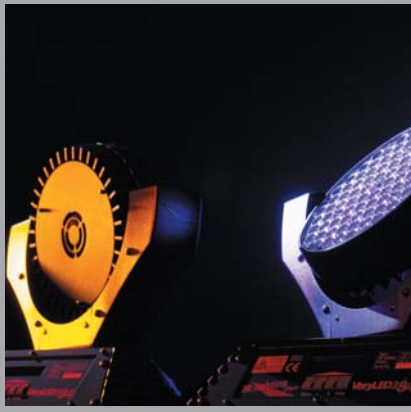

VaryLED 3*84

Innovatives, funktionales Design unterstreicht die neue Technologie.
Innovative and functional design, emphasises the new technology.

VaryLED live

VaryLED 384