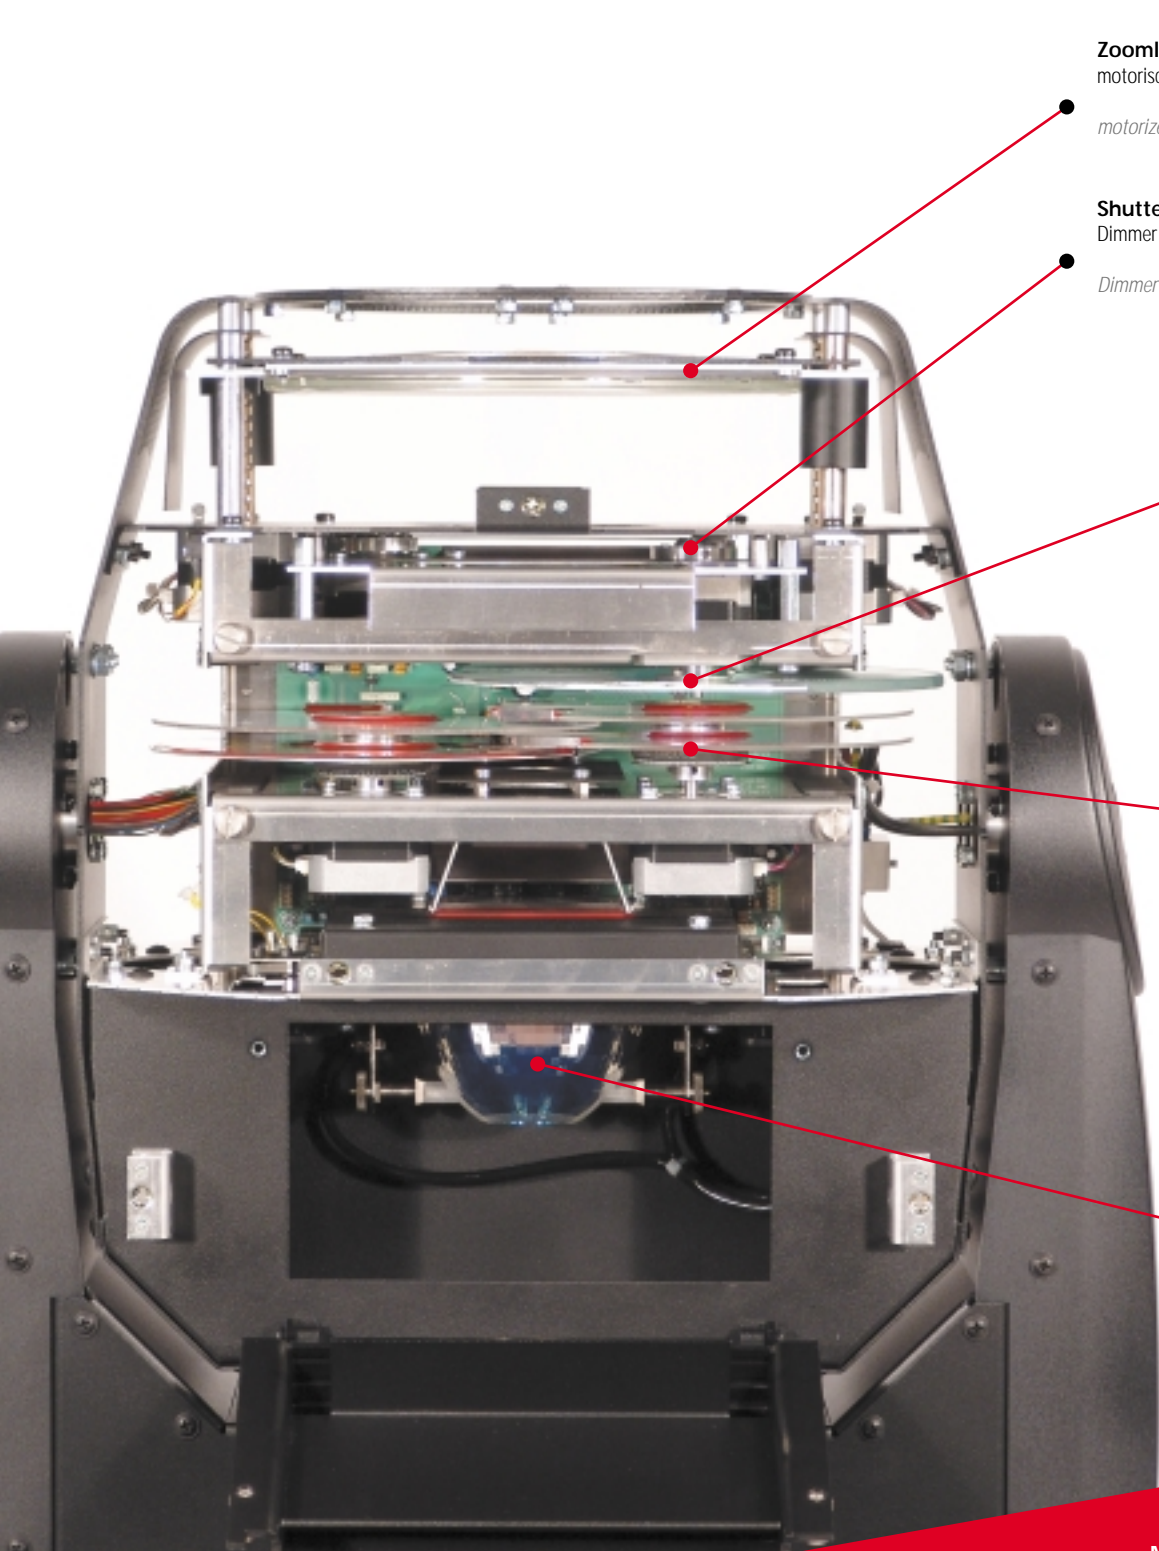

D E - I N T E C H N O L O G Y

Zoomlinse
motorisch steuerbar
motorized zoom lens

Shutter/Dimmer,
Dimmer 0-100%
Dimmer 0-100%

Effekteinschub
Beamshape
Stufenloser Frost
Farbrad mit 7 trapezförmigen Farben + weiß
*Beamshape
Progressive floodeffekt
Colour wheel with 7 trapezoid shaped colours plus white*

CMY-Einschub
Stufenlose Cyan-, Magenta- und Yellow-Farbscheibe, zu Servicezwecken vom Anwender einzeln wechselbar!
Progressive cyan, magenta and yellow colour wheels, each individually changable by user for easy service!